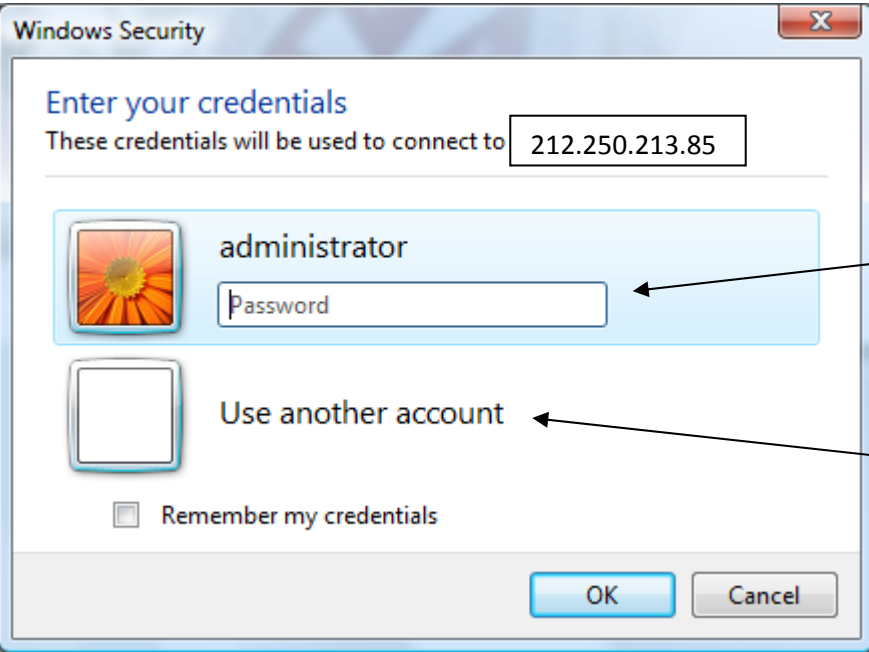

search  
go

Done Internet | Protected Mode: On 100%

**You should then see this panel appear.**

**Click open**

This panel will then appear – Click Allow

*The first time you log on select 'Use another account' and insert your username as FHS\username and then put in your usual school password*