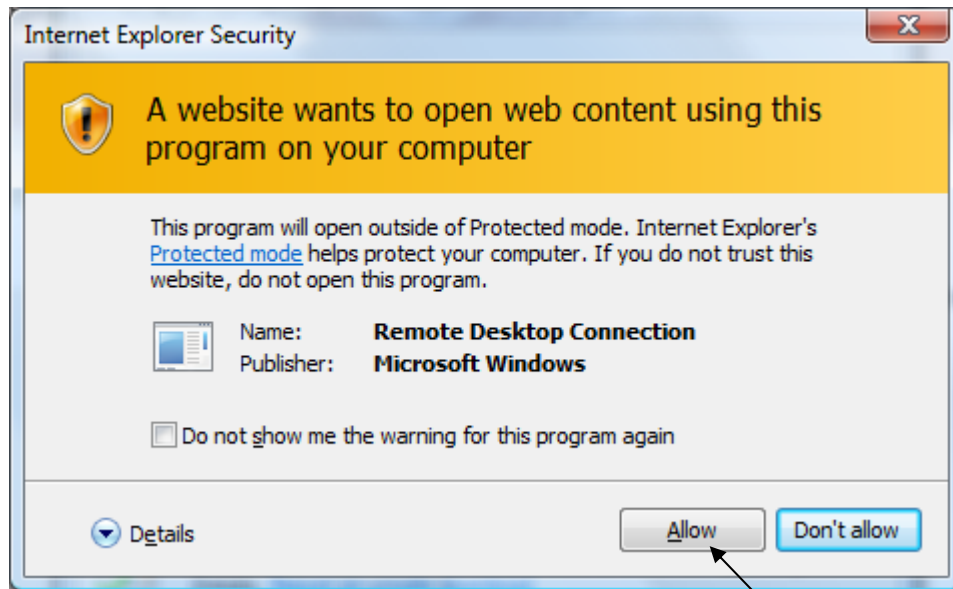

content  
Pupil Login

Pupils, [click here](#) to login

'REMEMBER: Please LOG-OUT using the 'Start' button (bottom-left), otherwise you will not have immediate access when in school.'

Pupils, [click here](#) to access the school email.

search  
go

Done Internet | Protected Mode: On 100%

**You should then see this panel appear.**

**Click open**

This panel will then appear – Click Allow

*The first time you log on select 'Use another account' and insert your username as FHS\username and then put in your usual school password*