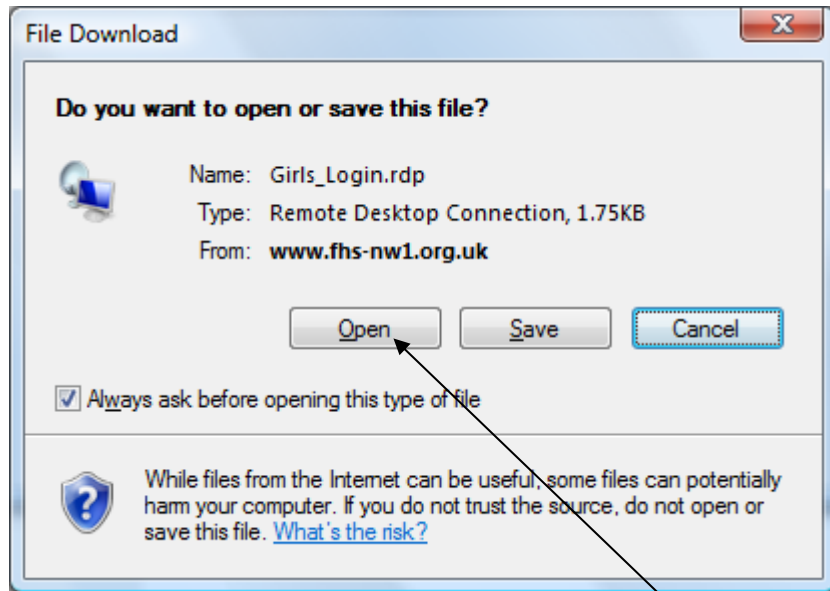

content  
Pupil Login

Pupils, [click here](#) to login

'REMEMBER: Please LOG-OUT using the 'Start' button (bottom-left), otherwise you will not have immediate access when in school.'

Pupils, [click here](#) to access the school email.

search  
go

Done Internet | Protected Mode: On 100%

**You should then see this panel appear.**

**Click open**

This panel will then appear – Click Allow

*The first time you log on select 'Use another account' and insert your username as FHS\username and then put in your usual school password*